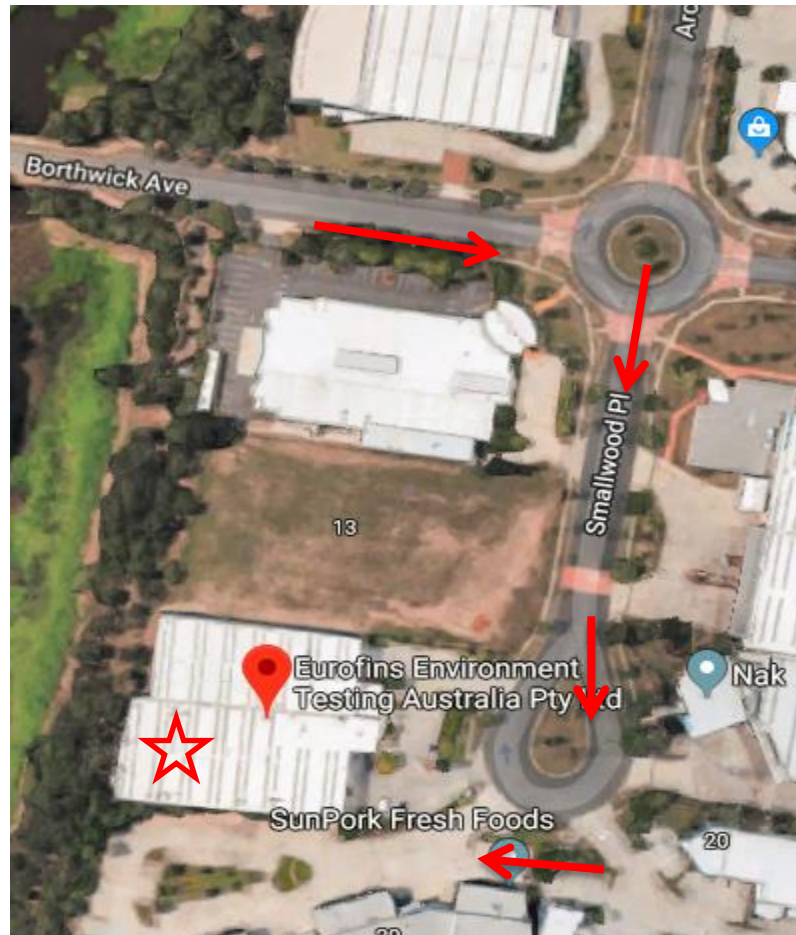

Eurofins | mgt Visitor Information for Brisbane Laboratory

Directions

- Our lab is located at 1/ 21 Smallwood Place, Murarrie QLD 4172. Once at Borthwick Avenue, take the third exit on the roundabout and turn into Smallwood Place. Our driveway is located at the right hand corner of Smallwood Place.

 = Eurofins | mgt

Parking

- Parking spaces are company specific. You can park in any of the free spaces in front of company with Eurofins | mgt park sign. If you have any difficulties locating the car park, please call our Business Unit Manager on 07 3902 4606 or Sample Receipt on 07 3902 4611.

General Information

- Once on site all visitors are to enter through the front office door located to the right and sign-in using our Visitors log book. Office hours are 9am to 5pm Monday-Friday excluding public holidays.
- For all deliveries (including sample drop offs) please enter through the roller door located to the left. Drop off hours are from 8am to 6pm Monday-Friday excluding public holidays.