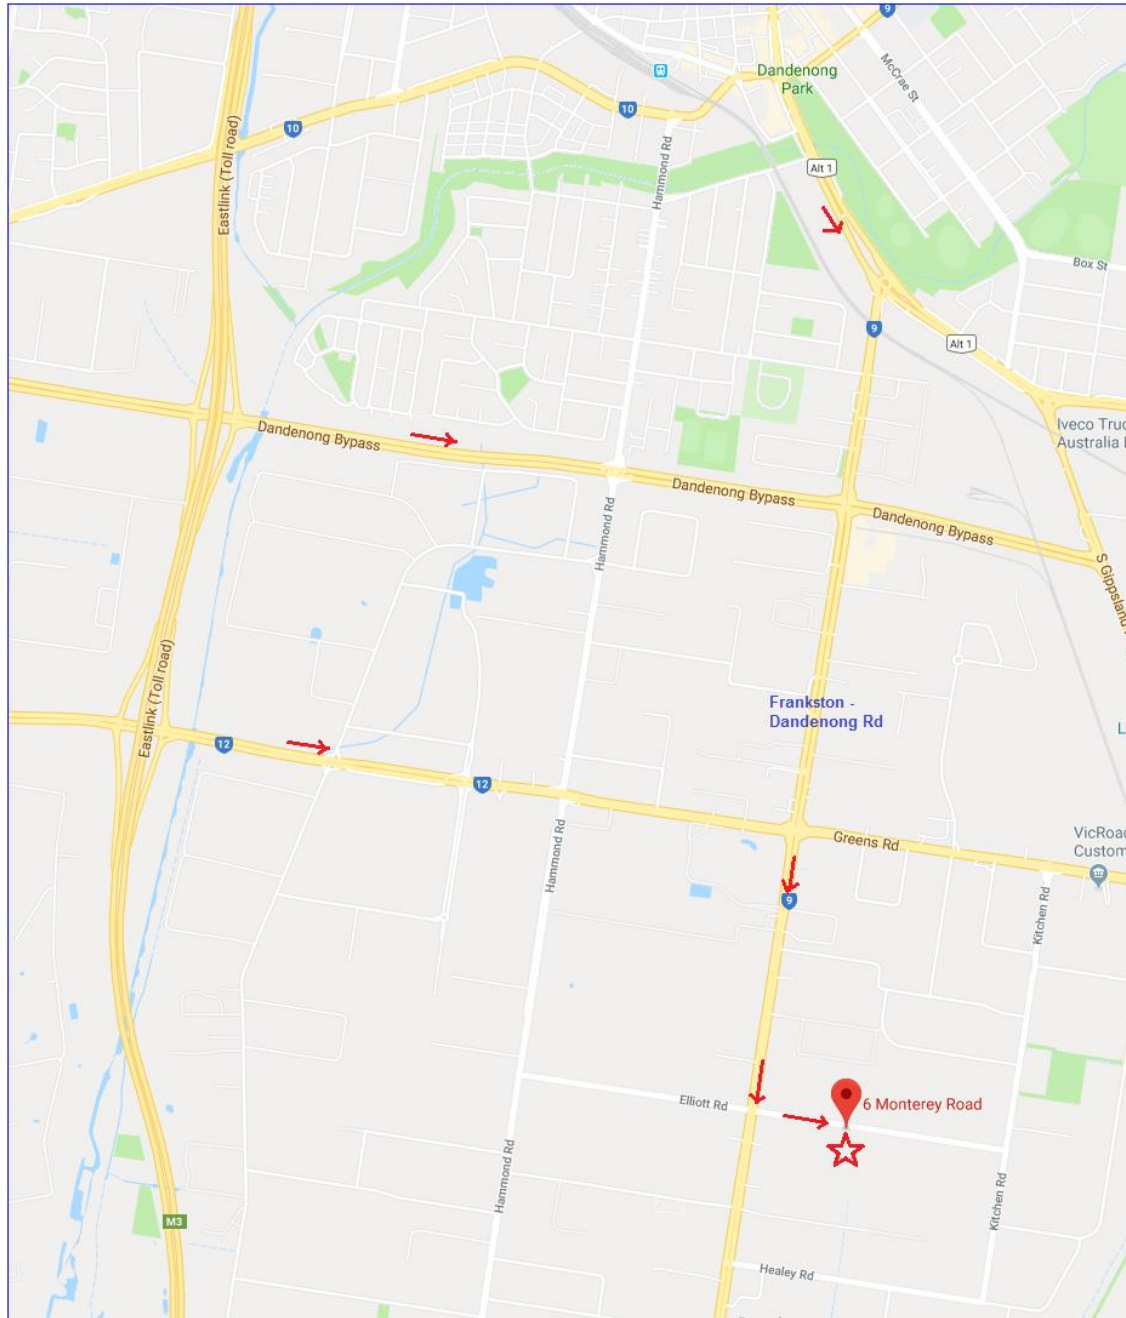

Eurofins | mgt Visitor information for new Melbourne Laboratory

Directions

Our lab is located at **6 Monterey Road, Dandenong South Vic 3175**. If approaching from Eastlink toll road, exit at Dandenong Bypass or Greens road, then turn right into Frankston-Dandenong Road (Dandenong Valley Hwy). Once past Greens road intersection, turn left at next traffic lights into Monterey Road.

Parking

There is plenty of on-site parking available, with parking available in front of building (via driveway on left side of building), and a large carpark accessible through driveway on right side of building.

General Information

- For all deliveries (including sample drop offs) please enter the 6 Monterey road site through the driveway on left side of building, and continue straight to the canopied area at rear of building. Once at the roller door entrance, Sample Receipt and Warehouse staff will be present to assist you. Drop off hours are from 8am to 10pm Monday-Friday excluding public holidays.

- If visiting the office area or a particular Eurofins staff member, all visitors are to enter through the front office door located close to Monterey road street front and sign-in at reception using our Visitors register. Office hours are 8am to 5pm Monday-Friday excluding public holidays.