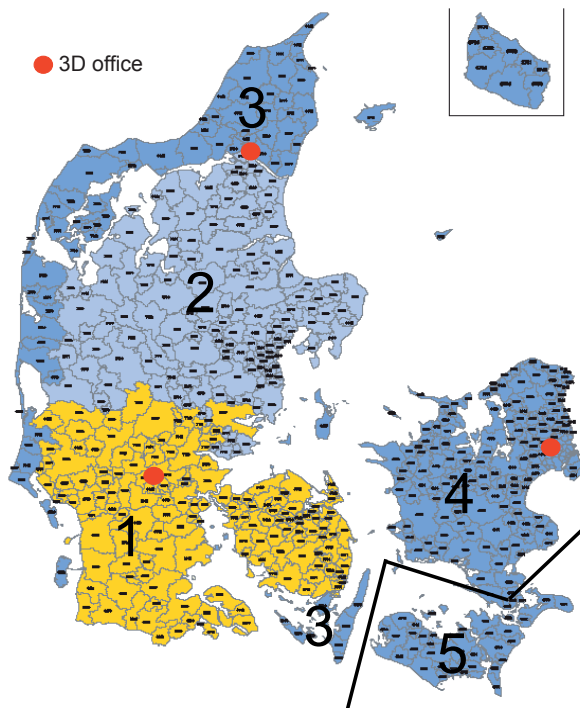

## Booking

Same day as pick up - however 10 a.m. at the latest.

Prices vary according to location and booking time. You can see the location zones on the map and in the table with postal codes. The booking time then decides the price group, which is colored green, yellow or red. If you plan and book your pick up early, you can get attractive transport prices – regardless of the location.