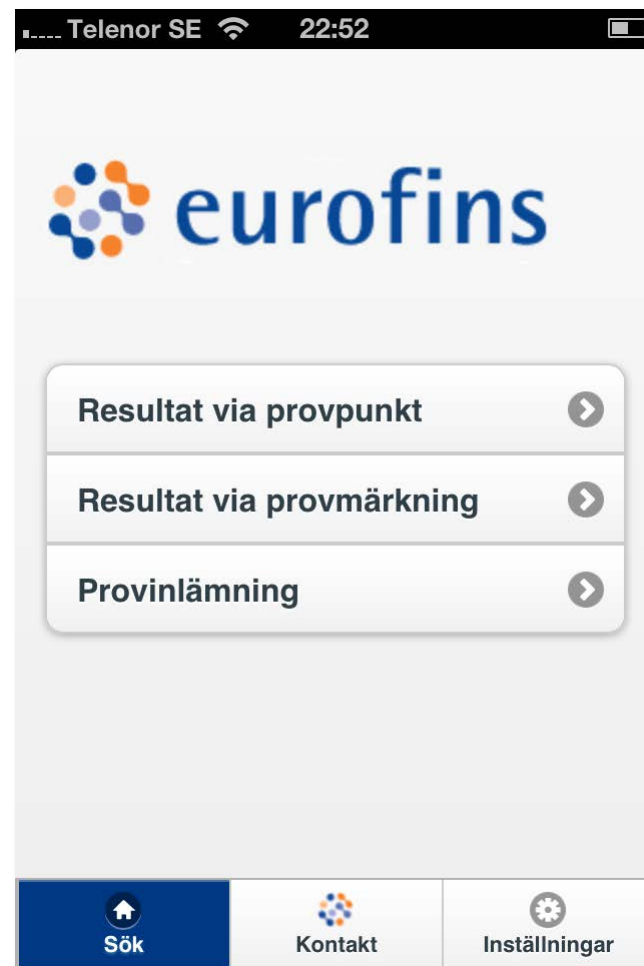

- Under ”**Sök**” kan man välja att söka efter prover via **provpunkt** eller **provmärkning**.
- ”**Provinlämning**” visar en lista på inlämningsställen med det närmsta överst i listan.