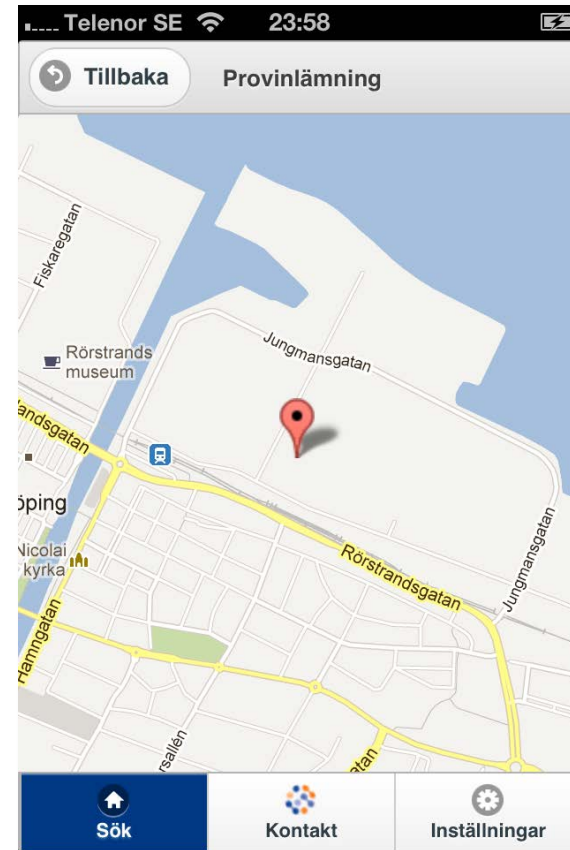

- Närmast inlämningsställe visas överst
- Valt inlämningsställe visas på kartan